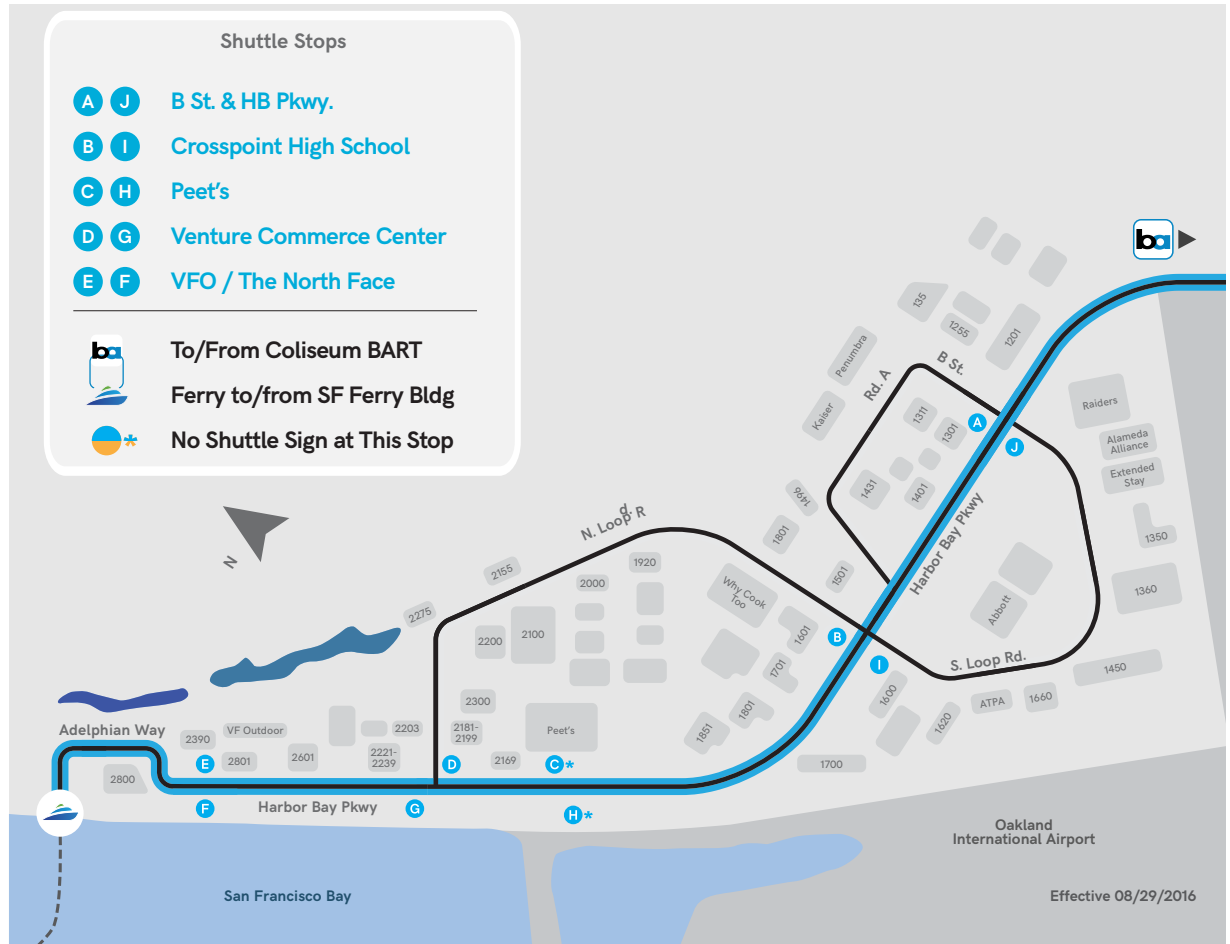

Harbor Bay Business Park Single Shuttle Emergency Schedule

AM Morning Schedule												
	A	B	C	D	E	F	G	H	I	J		
Trip 1	6:05	6:20	6:22	6:23	6:24	6:26						
Trip 2	6:41	6:56	6:58	6:59	7:00	7:02						
Trip 3	7:17	7:32	7:34	7:35	7:36	7:38	7:40	7:42	7:44	7:45	7:46	7:48
Trip 4	8:05	8:20	8:22	8:23	8:24	8:26	8:28	8:30	8:32	8:33	8:34	8:36
Trip 5	8:51	9:06	9:08	9:09	9:10	9:12						

PM Afternoon/Evening Schedule												
	A	B	C	D	E	F	G	H	I	J		
Trip 1	3:20	3:22	3:23	3:24	3:26						3:28	3:29
Trip 2	4:04	4:06	4:07	4:08	4:10						4:12	4:13
Trip 3	4:38	4:50	4:51	4:52	4:54	4:56	4:58	5:00	5:01	5:02	5:04	5:19
Trip 4	5:48	5:49	5:50	5:51	5:52	5:54	5:56	5:58	5:59	6:00	6:02	6:17
Trip 5	6:34	6:36	6:37	6:38	6:40							6:55

Live Shuttle Location

Wondering how close the shuttle is to BART or your Harbor Bay stop?

View the live shuttle location at GPSHeroes.biz

User **hbbp**
Pass **Hbbp123**

Contact

Questions, comments and suggestions are welcome. Please get in touch!